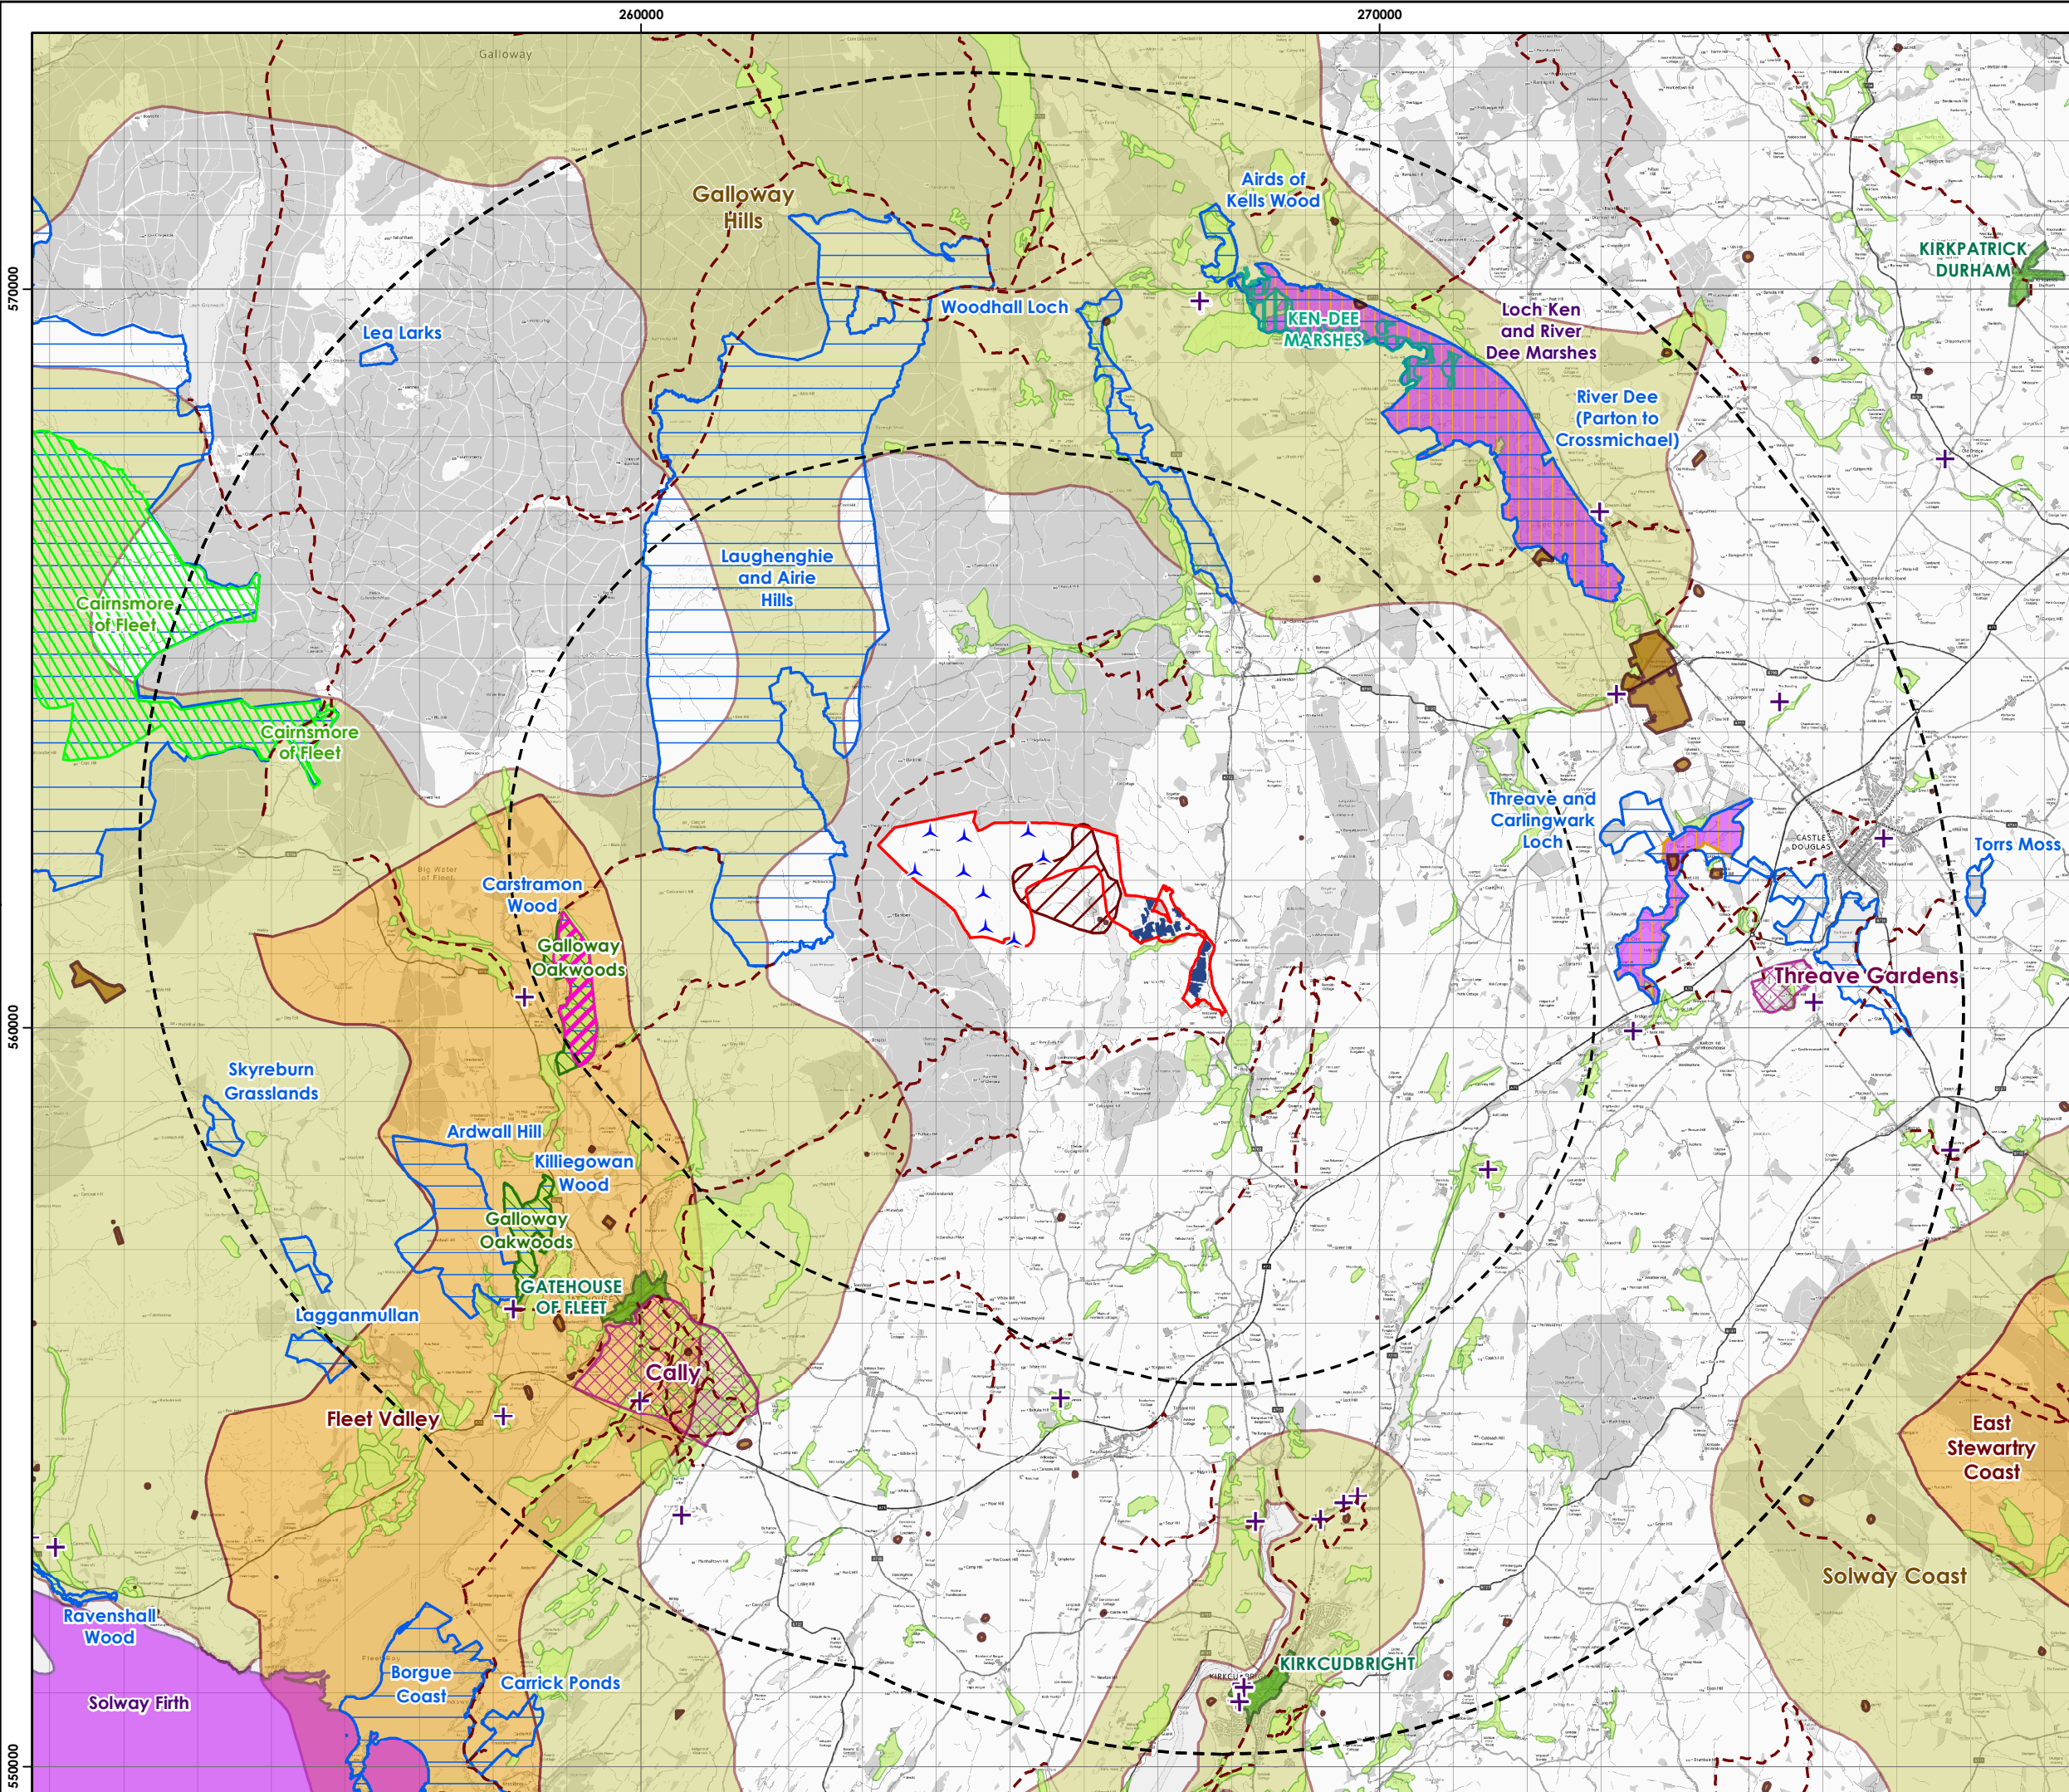

Lairdmannoch Energy Park

wind2

Figure 2
Environmental Designations within 10km

Key

-  Site boundary
-  5km and 10km site buffers
-  Proposed turbine location
-  Solar panels
- Cultural Heritage**
-  Category A Listed building
-  Conservation Area
-  Scheduled Monument
-  Garden or Designed Landscape
-  Archaeologically Sensitive Area
- Ecology**
-  Special Area of Conservation
-  Special Protection Area
-  Site of Special Scientific Interest
-  Ramsar wetland
-  National Nature Reserve
-  RSPB Reserve
-  Scottish Wildlife Trust Reserve
-  Ancient Woodland Inventory
- Landscape**
-  Council Local Landscape Designations
-  National Scenic Area
-  Corepath

atmos
CONSULTING

Scale @ A3:
1:85,000

© Crown copyright 2023. All rights reserved.
Ordnance survey licence number 100031673.